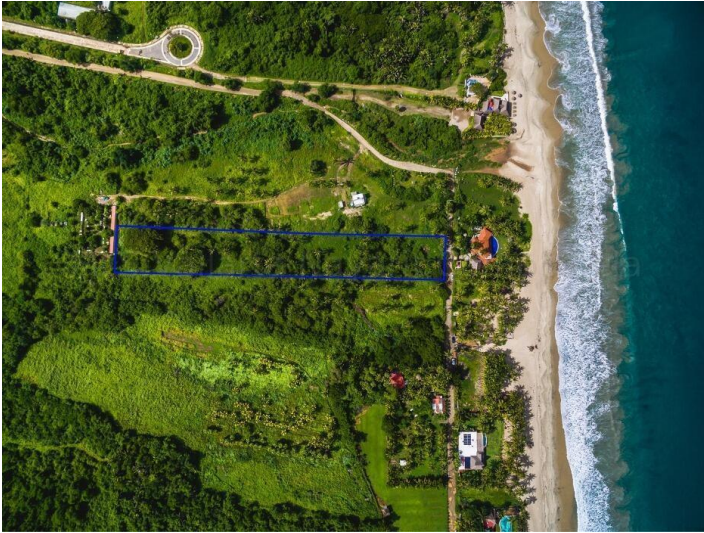

Litibu 2.5 Acre Property

\$900,000 USD / \$17,000,000 MXN

Terreno en venta en Riviera Nayarit, Litibú
S/N S/N, Litibu 2.5 Acre Property, Riviera Nayarit, Na.

MLS: 32883 — Cuartos — Baños 10,000.00 m² / 107,640.00 sqft

Ubicación de la Propiedad

Property Overview

A HIDDEN PEARL IN THE MIDDLE OF PARADISE, IDEAL FOR A FAMILY OR A GROUP OF FRIENDS. WITHOUT COMPLICATIONS ENJOY BUILDING ONE OR MORE HOUSES ON THE LAND, TO GATHER, RENT OR LIVE. HAVE YOU EVER DREAMED OF RETIRING WITH YOUR FAVORITE PEOPLE IN A COMMON AREA? IT SEEMS TO BE THE NEW ALTERNATIVE TO GROW...

General

List Price MXN\$: Lot M2: **10,000.00**
17,000,000.00

Lot SqFt: **107,640.00** Lot SqFt: **107,600.00** Vista Principal:
Street

Vista Secundaria:
Jungle

Información de Contacto

Katya Homm Properties