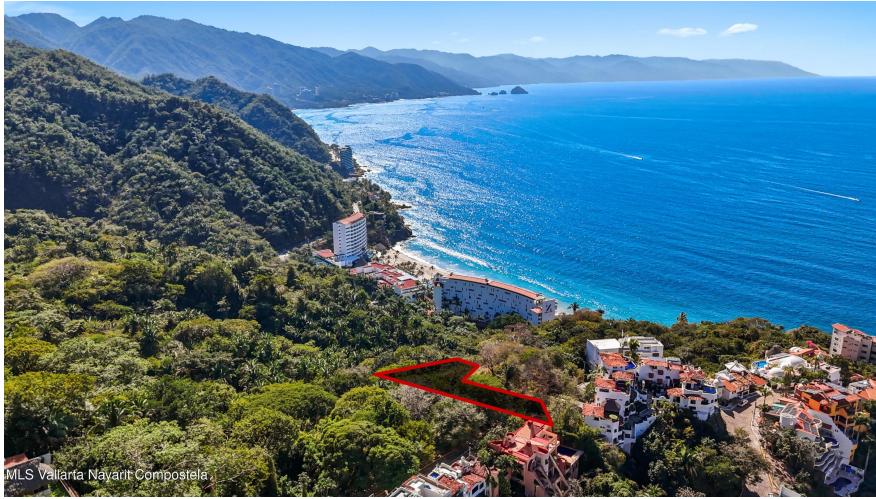

Lot Conchas Chinas A2

\$2,120,000 USD / \$36,000,000 MXN

Terreno en venta en Puerto Vallarta, Costa Sur

130 Paseo De Las Madres Perlas, Lot Conchas Chinas A2, Puerto Vallarta, Ja.

MLS: 42090 — Cuartos — Baños 1,890.32 m² / 20,347.40 sqft

Ubicación de la Propiedad

Property Overview

Exceptional Development Opportunity with Panoramic Ocean Views

Prime residential lot of over 21,000 sq ft, ideally located in Upper Conchas Chinas, one of the most prestigious and high-demand areas of Puerto Vallarta. This offering views of the ocean, jungle, and surrounding mountains, and the landmark...

General

List Price MXN\$: Lot M2: **1,890.32**
36,000,000.00

Lot SqFt: **20,347.00** Lot SqFt: **20,339.84** Vista Principal:
Ocean

Vista Secundaria: Hillside: **Si**
Los Arcos

Información de Contacto

Katya Homm Properties