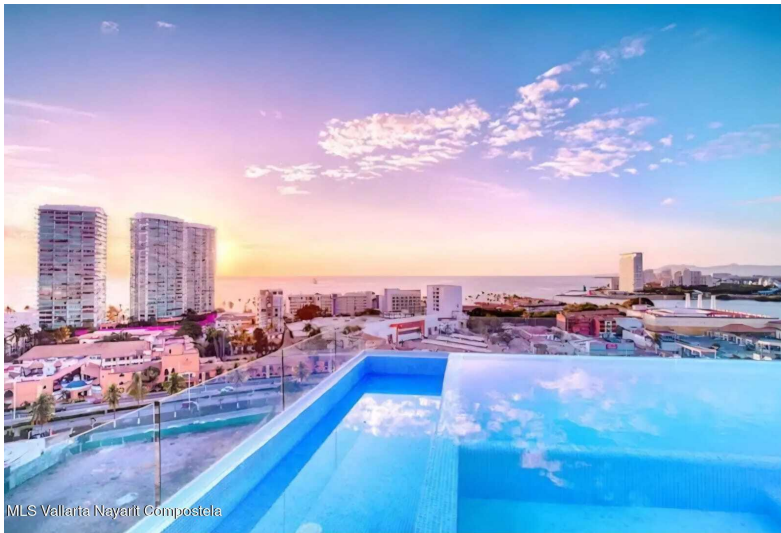

# Zoho Skies 306

**\$330,000 USD / \$5,600,000 MXN**

Departamento en venta en Puerto Vallarta, Zona Hotelera

360 Calle Montessori 306, Zoho Skies, Puerto Vallarta, Ja.

MLS: 42466    1 Cuartos    2 Baños    107.58 m<sup>2</sup> / 1,157.99 sqft

## Property Overview

Unique Opportunity: High-Value Apartment with Double Storage at Zoho Skies A Privileged Location Situated in the heart of the Hotel Zone, directly across from Puerto Mágico—the city’s most modern and beautiful port terminal—this development allows you to enjoy spectacular views of luxury yachts and...