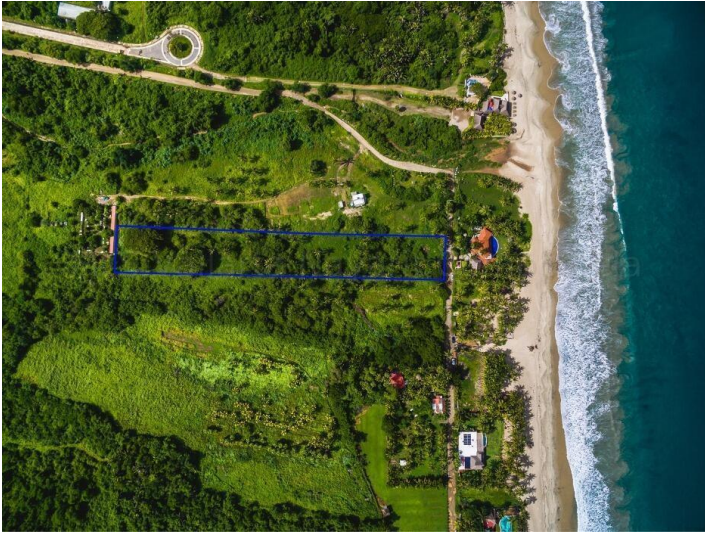

Litibu 2.5 Acre Property

\$900,000 USD / \$17,000,000 MXN

Land for sale at Riviera Nayarit, Litibu
S/N S/N, Litibu 2.5 Acre Property, Riviera Nayarit, Na.

MLS: 32883 — Beds — Baths 10,000.00 m² / 107,640.00 sqft

Property Location

Property Overview

A HIDDEN PEARL IN THE MIDDLE OF PARADISE, IDEAL FOR A FAMILY OR A GROUP OF FRIENDS. WITHOUT COMPLICATIONS ENJOY BUILDING ONE OR MORE HOUSES ON THE LAND, TO GATHER, RENT OR LIVE. HAVE YOU EVER DREAMED OF RETIRING WITH YOUR FAVORITE PEOPLE IN A COMMON AREA? IT SEEMS TO BE THE NEW ALTERNATIVE TO GROW...

General

List Price MXN\$: Lot M2: **10,000.00**
17,000,000.00

Lot SqFt: **107,640.00** Lot SqFt: **107,600.00** Primary View: **Street**

Secondary View:
Jungle

Contact Information

Katya Homm Properties

+52 322 1834093
dreamhome@kathyahomm.com
kathyahomm.com